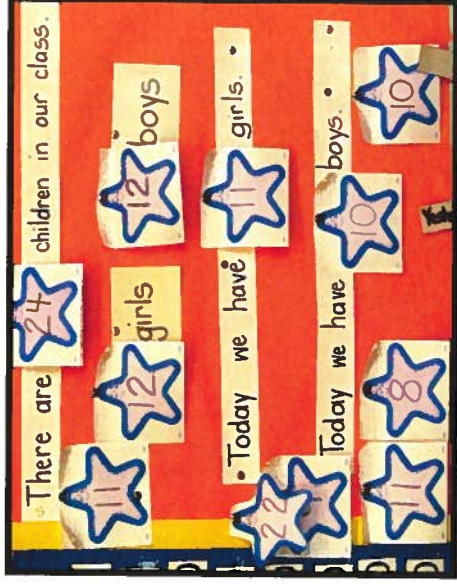

Classroom Concepts

Visual Thermometer

Thermometer is adjusted with a zipper.

Number of Students in Class

In-Out Boxes

Work that is to be completed and has been completed goes in these boxes.

Floor Tape Enclosing Student's Workspace

Presents physical boundary for workspace.